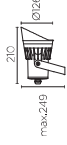

LED CREE

K	CRI	W	Real lm	CL	CM
3000	80	11.5	1039	10°*33°	05-9989 - Z5 - CM
4000	80	11.5	1204	10°*33°	

INCLUDED / INKLUSIVE

IK08
100-240V 50-60Hz