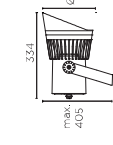

Hubble

Multipurpose spotlight designed for outdoor residential use. Its robust, round and compact body make it easy to integrate into gardens. Includes two interchangeable reflectors and a visor to optimise visual comfort and shade any glare produced.

Vielzweckiger Strahler, der für die Verwendung im Außenbereich entwickelt wurde. Mit seinem robusten, runden und kompakten Körper fügt er sich nahtlos in jedes Projekt ein. Austauschbare Reflektoren sowie eine Blende, um den visuellen Komfort zu maximieren, sind im Lieferumfang enthalten.

Hubble Cob Led Aluminium

HIGHLIGHTS

- 3 different sizes are available, depending on if the light is integrated or in the form of an interchangeable lamp.
- Two colour temperatures available for all models, 3000K and 4000K.
- 3-Step MacAdam STRIP and an average life of 50,000 hours with an index of L70/B30.
- Body with $\pm 90^\circ$ positioning and interchangeable reflectors to adjust the halo of light to 15° or 35° .
- Extensive range of accessories to adapt the fastenings to any surface type.
- Includes a goniometer to achieve uniform positioning between luminaires in the same space and ensure that complicated lighting designs can be achieved.

STÄRKEN

- Hubble wird in drei unterschiedlichen Größen angeboten, abhängig davon, ob die Lichtquelle integriert ist oder es sich um ein austauschbares Leuchtmittel handelt.
- Zwei Lichtfarben für alle Modelle: 3000 K und 4000 K.
- 3-Step MacAdam, Bemessungsdauer: L70 B30, 50.000 Stunden.
- Schwenkbarer Leuchtkörper $\pm 90^\circ$ sowie austauschbare Reflektoren 15° oder 35° .
- Breites Spektrum an Zubehör für unterschiedliche Befestigungsmöglichkeiten.
- Integrierter Winkelmesser ermöglicht die gleichmäßige Ausrichtung von mehreren Leuchten im Projekt.