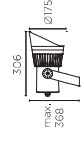

INCLUDED / INKLUSIVE

K	CRI	W	Real lm	CL	CM
3000	80	33	5369	15°*35°	05-9959 - Z5 - CM
4000	80	33	3804	15°*35°	

IK08
100-240V 50-60Hz