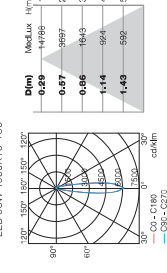

Photometric data / Fotometrische Daten

LED 38W 4000K15°*35°