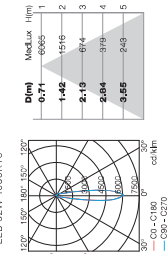

LED 52W 4000K15°